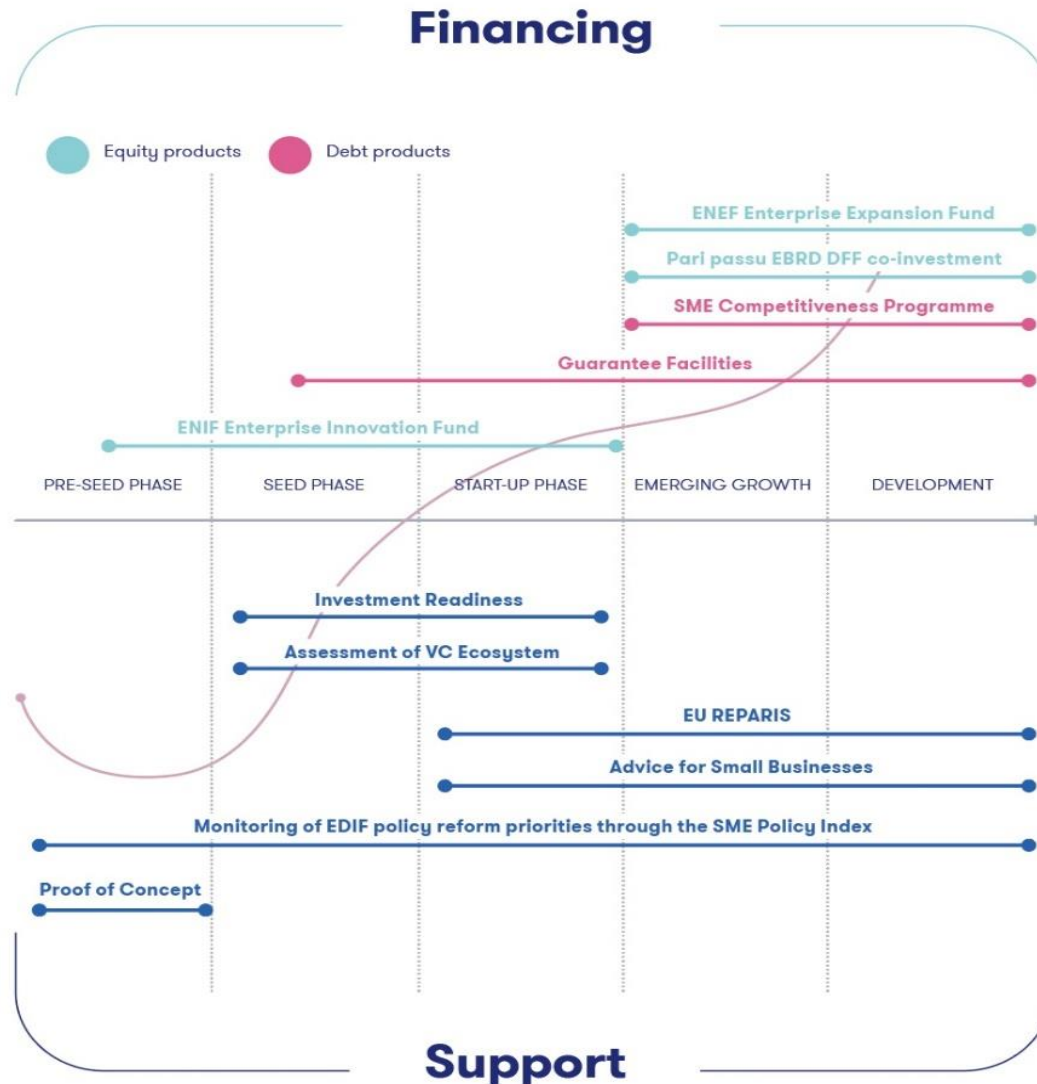

Support Services